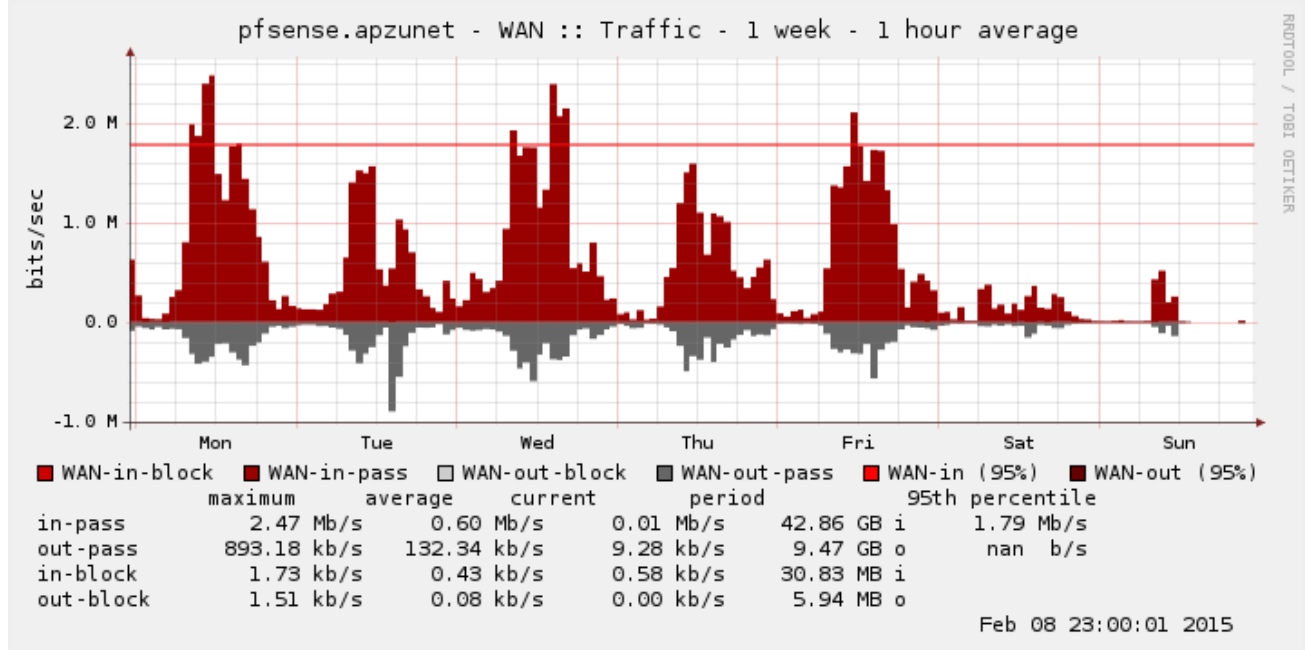

wan-traffic.rrd-week.png

USAGE STATISTICS (ONLY ACCURATE WHEN ACCOUNTING IS ACTIVE)

Registered devices overview

	Today (2015-01-26)	Yesterday (2015-01-25)	Last 7 days (from 2015-01-20)	Last 30 days (from 2014-12-28)
devices active	93 (Guests) 15 (Leadership) 75 (Users)	44 (Guests) 7 (Leadership) 26 (Users)	135 (Guests) 19 (Leadership) 93 (Users)	193 (Guests) 21 (Leadership) 119 (Users)
devices registered	3 (Guests) 2 (Users)	2 (Users)	9 (Guests) 11 (Users)	57 (Guests) 35 (Users)
devices ever reg.	1 (Disabled) 297 (Guests) 28 (Leadership) 172 (Users)	1 (Disabled) 294 (Guests) 28 (Leadership) 170 (Users)	1 (Disabled) 289 (Guests) 28 (Leadership) 166 (Users)	1 (Disabled) 242 (Guests) 28 (Leadership) 137 (Users)