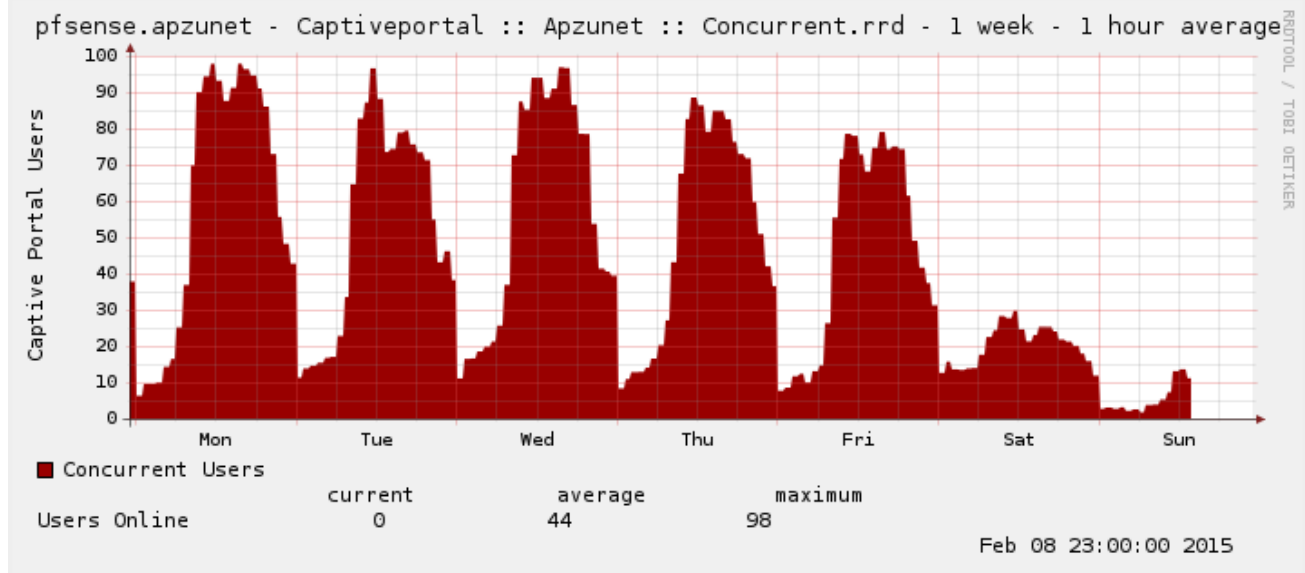

wan-traffic.rrd-week.png

USAGE STATISTICS (ONLY ACCURATE WHEN ACCOUNTING IS ACTIVE)

Registered devices overview

	Today (2015-01-26)	Yesterday (2015-01-25)	Last 7 days (from 2015-01-20)	Last 30 days (from 2014-12-28)
devices active	93 (Guests) 15 (Leadership) 75 (Users)	44 (Guests) 7 (Leadership) 26 (Users)	135 (Guests) 19 (Leadership) 93 (Users)	193 (Guests) 21 (Leadership) 119 (Users)
devices registered	3 (Guests) 2 (Users)	2 (Users)	9 (Guests) 11 (Users)	57 (Guests) 35 (Users)
devices ever reg.	1 (Disabled) 297 (Guests) 28 (Leadership) 172 (Users)	1 (Disabled) 294 (Guests) 28 (Leadership) 170 (Users)	1 (Disabled) 289 (Guests) 28 (Leadership) 166 (Users)	1 (Disabled) 242 (Guests) 28 (Leadership) 137 (Users)